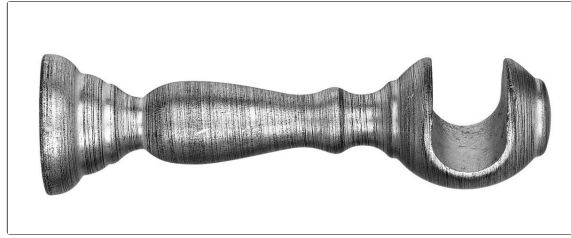

PATTERN BYB3511F
COLOR Cherrywood 930

| | |
|---------------------------|---|
| BRAND | APPLICATION |
| Byron & Byron | Hardware |
| CATEGORY | BOOK |
| Brackets | Byron & Byron Bespoke |
| COLORS | STYLE |
| Gold | Extended Cup |
| MATERIALS | DATE BOOKED |
| Wood | 06/2020 |
| BASE | POLE DIAMETER |
| 2 3/8" (6.032 cm) | Compatible With All Pole Diameters |
| LENGTH | PROJECTION |
| 8.62 in (21.91 cm) | 7 1/8" (18.098 cm) |
| PRODUCT NUMBER | COUNTRY |
| 1028105 | United Kingdom |