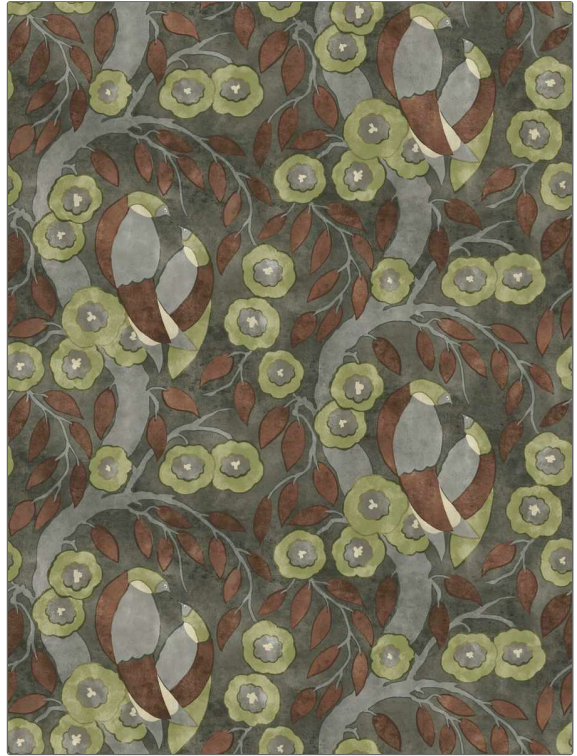

## Wallcovering Product Details

**PATTERN** Grouse-WP  
**COLOR** 503

**BRAND**

Vervain

**APPLICATION**

Wallcovering

**CATEGORIES**

Non - Woven, ASTM-E84,  
En 15102, Digital

**COLORS**

Green, Orange / Spice

**DESIGN TYPES**

Leaves, Historic  
Reproduction, Animal Skins

**SCALE**

Large

**WIDTH**

26.70 in (67.82 cm)

**VERTICAL REPEAT**

17.70 in (44.96 cm)

**HORIZONTAL REPEAT**

26.70 in (67.82 cm)

**CONTENT**

47% Cellulose, 40% Binder,  
13% Polyester

**BACKING**

Strippable, Pretrimmed