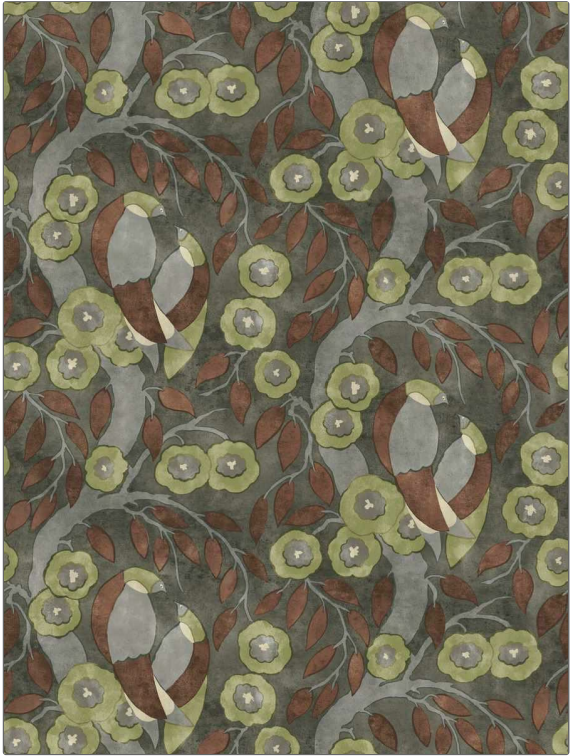

Wallcovering Product Details

PATTERN Grouse-WP
COLOR Meadow

BRAND Vervain
APPLICATION Wallcovering

CATEGORIES Non - Woven, ASTM-E84, En 15102, Digital
BOOK Denise McGaha

COLORS Green, Orange / Spice
DESIGN TYPES Leaves, Historic Reproduction, Animal Skins

SCALE Large

WIDTH	VERTICAL REPEAT	HORIZONTAL REPEAT	CONTENT
26.70 in (67.82 cm)	17.70 in (44.96 cm)	26.70 in (67.82 cm)	47% Cellulose, 40% Binder, 13% Polyester
BACKING	PRODUCT NUMBER	DATE BOOKED	COUNTRY
Strippable, Pretrimmed	1556903	01/2023	Austria