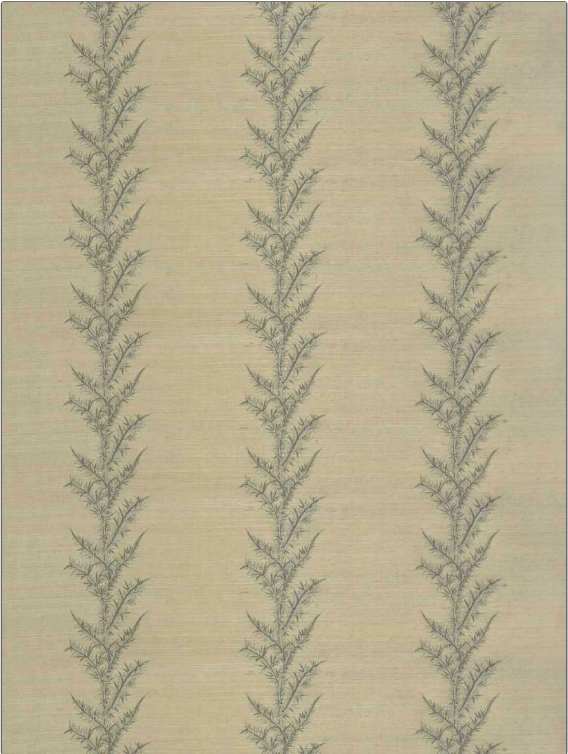

# Wallcovering Product Details

**PATTERN** Liana-WP  
**COLOR** 501

**BRAND** Vervain  
**APPLICATION** Wallcovering

**CATEGORIES** Grasscloths, ASTM-E84, Wallpaper, Handcrafted / Handmade  
**COLORS** Grey, Beige

**DESIGN TYPES** Embroidery, Leaves

WIDTH	VERTICAL REPEAT	HORIZONTAL REPEAT	CONTENT
33.60 in (85.34 cm)	5.20 in (13.21 cm)	11.20 in (28.45 cm)	Face: 85% Sisal, 15% Viscose, Backing: 85% Paper, 15% Cotton
BACKING	FIRE CODES	PRODUCT NUMBER	COUNTRY
Untrimmed, Strippable, 100% Paper Backing	Passes ASTM E-84 Class A Or 1	1506401	India