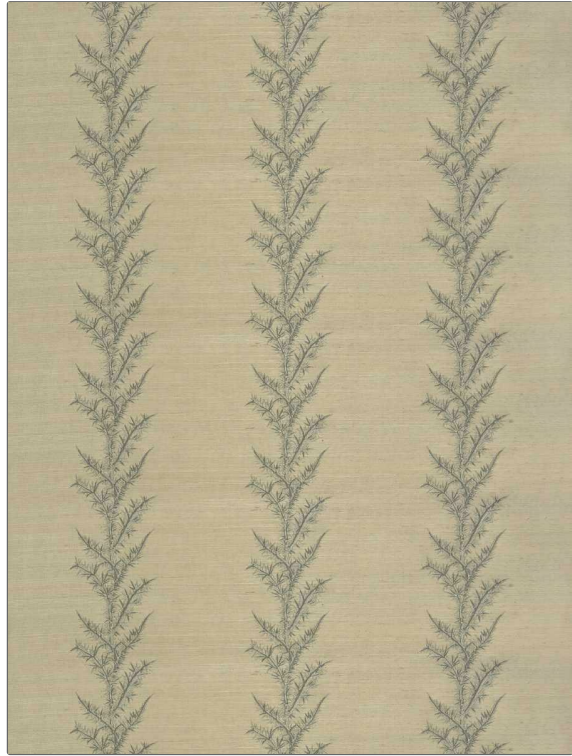

Wallcovering Product Details

PATTERN Liana-WP
COLOR Storm

BRAND Vervain
APPLICATION Wallcovering

CATEGORIES Grasscloths, ASTM-E84, Wallpaper, Handcrafted / Handmade
BOOK Denise McGaha

COLORS Grey, Beige
DESIGN TYPES Embroidery, Leaves

WIDTH	VERTICAL REPEAT	HORIZONTAL REPEAT	CONTENT
33.60 in (85.34 cm)	5.20 in (13.21 cm)	11.20 in (28.45 cm)	Face: 85% Sisal, 15% Viscose, Backing: 85% Paper, 15% Cotton
BACKING	FIRE CODES	PRODUCT NUMBER	DATE BOOKED
Untrimmed, Strippable, 100% Paper Backing	Passes ASTM E-84 Class A Or 1	1506301	01/2023
COUNTRY			
India			