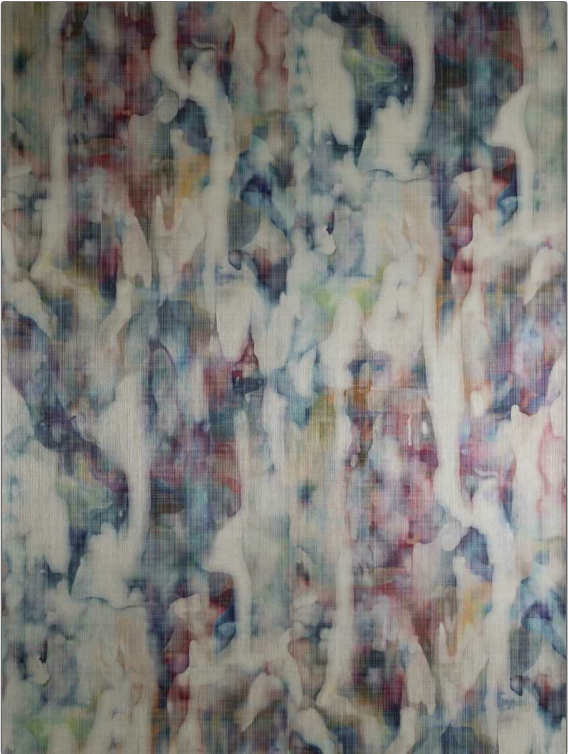

# Wallcovering Product Details

**PATTERN** Phi Beach-WP  
**COLOR** Abalone

<b>BRAND</b>	<b>APPLICATION</b>
S. Harris	Wallcovering
<b>CATEGORIES</b>	<b>BOOK</b>
Non - Woven, Prints	Chroma S24
<b>COLORS</b>	<b>DESIGN TYPES</b>
Multi-Color	Texture Printed

<b>WIDTH</b>	<b>VERTICAL REPEAT</b>	<b>HORIZONTAL REPEAT</b>	<b>CONTENT</b>
39.00 in (99.06 cm)	58.00 in (147.32 cm)	39.00 in (99.06 cm)	Face: 100% Polyester, Backing: 100% Nonwoven
<b>BACKING</b>	<b>PRODUCT NUMBER</b>	<b>DATE BOOKED</b>	<b>COUNTRY</b>
Untrimmed, Strippable, Nonwoven Backing	1845501	01/2024	Italy

**ADDITIONAL PRODUCT NOTES**

Untrimmed, Strippable, Nonwoven Backing, Paste The Wall, Straight / Side Match, Exclusive Pattern