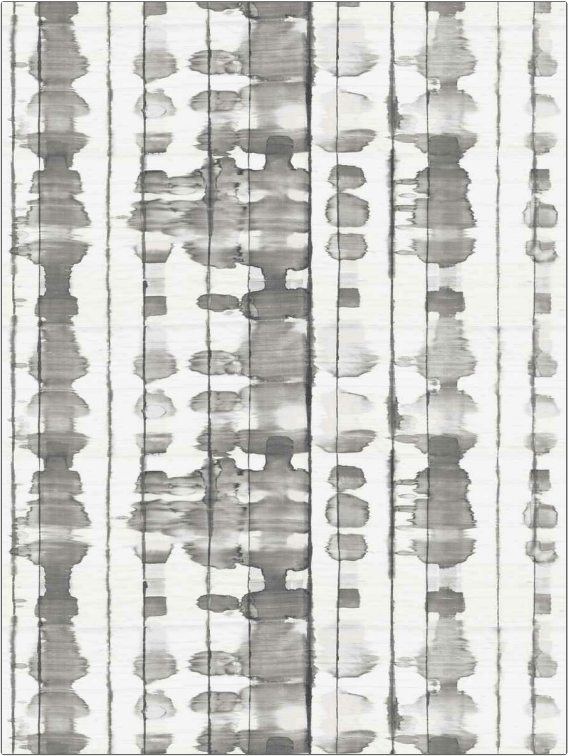

# Wallcovering Product Details

**PATTERN** Bontecou-WP  
**COLOR** 501

**BRAND** S. Harris  
**APPLICATION** Wallcovering

**CATEGORIES** Non - Woven, Digital, Prints  
**COLORS** Grey

**DESIGN TYPES** Stripes, Contemporary / Modern, Abstract  
**SCALE** Large

<b>WIDTH</b>	<b>VERTICAL REPEAT</b>	<b>HORIZONTAL REPEAT</b>	<b>CONTENT</b>
26.75 in (67.94 cm)	14.12 in (35.86 cm)	26.75 in (67.94 cm)	100% Cotton
<b>BACKING</b>	<b>PRODUCT NUMBER</b>	<b>COUNTRY</b>	
Untrimmed	1801501	Austria	

**ADDITIONAL PRODUCT NOTES**  
 Untrimmed, Lead & Formaldehyde Free, Cadmium & Mercury Free, Latex Free, Wet Removable, Paste The Wall, Straight / Side Match, Nonwoven Paper, Gently Vacuum With Soft Brush, Exclusive Pattern