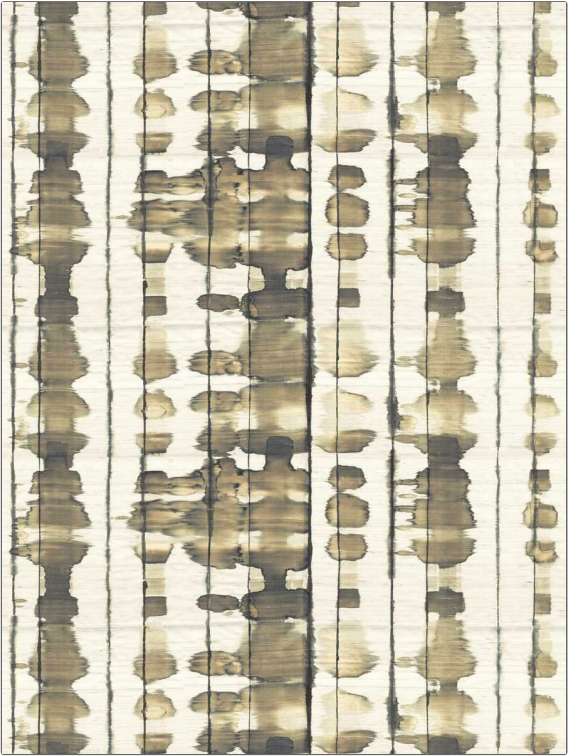

# Wallcovering Product Details

**PATTERN** Bontecou-WP  
**COLOR** Bronze

**BRAND** S. Harris  
**APPLICATION** Wallcovering

**CATEGORIES** Non - Woven, Digital, Prints  
**BOOK** Chroma S24

**COLORS** Brown, Linen  
**DESIGN TYPES** Stripes, Contemporary / Modern, Abstract

**SCALE** Large

<b>WIDTH</b>	<b>VERTICAL REPEAT</b>	<b>HORIZONTAL REPEAT</b>	<b>CONTENT</b>
26.75 in (67.94 cm)	14.12 in (35.86 cm)	26.75 in (67.94 cm)	100% Cotton
<b>BACKING</b>	<b>PRODUCT NUMBER</b>	<b>DATE BOOKED</b>	<b>COUNTRY</b>
Untrimmed	1801402	01/2024	Austria

**ADDITIONAL PRODUCT NOTES**  
 Untrimmed, Lead & Formaldehyde Free, Cadmium & Mercury Free, Latex Free, Wet Removable, Paste The Wall, Straight / Side Match, Nonwoven Paper, Gently Vacuum With Soft Brush, Exclusive Pattern