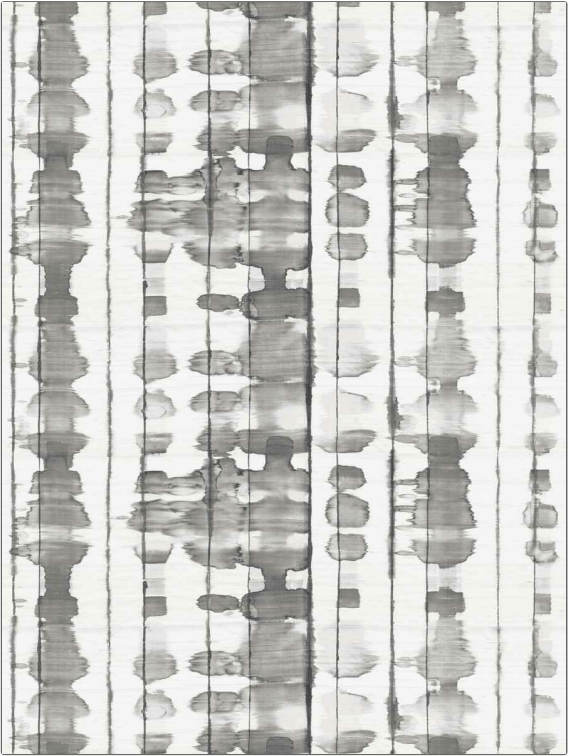

# Wallcovering Product Details

**PATTERN** Bontecou-WP  
**COLOR** Smoke

**BRAND** S. Harris  
**APPLICATION** Wallcovering

**CATEGORIES** Non - Woven, Digital, Prints  
**BOOK** Chroma S24

**COLORS** Grey  
**DESIGN TYPES** Stripes, Contemporary / Modern, Abstract

**SCALE** Large

<b>WIDTH</b>	<b>VERTICAL REPEAT</b>	<b>HORIZONTAL REPEAT</b>	<b>CONTENT</b>
26.75 in (67.94 cm)	14.12 in (35.86 cm)	26.75 in (67.94 cm)	100% Cotton
<b>BACKING</b>	<b>PRODUCT NUMBER</b>	<b>DATE BOOKED</b>	<b>COUNTRY</b>
Untrimmed	1801401	01/2024	Austria

**ADDITIONAL PRODUCT NOTES**  
 Untrimmed, Lead & Formaldehyde Free, Cadmium & Mercury Free, Latex Free, Wet Removable, Paste The Wall, Straight / Side Match, Nonwoven Paper, Gently Vacuum With Soft Brush, Exclusive Pattern