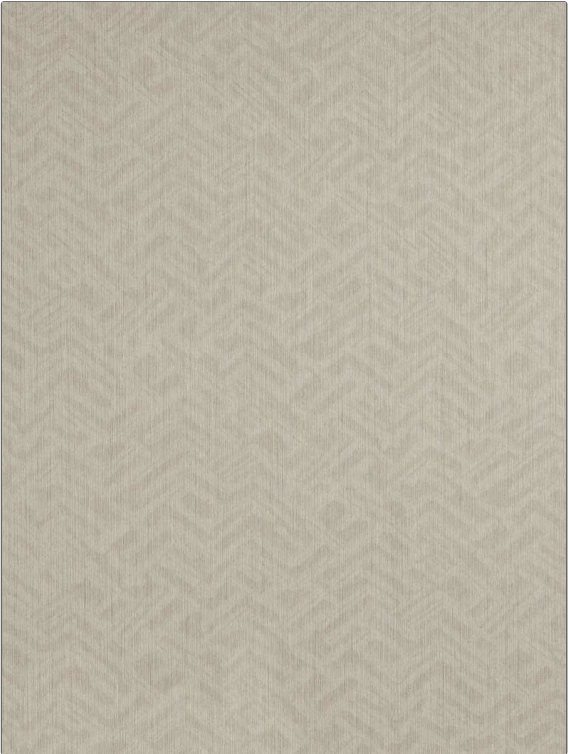

Wallcovering Product Details

PATTERN 75198W Balfour
COLOR Pumice 06

BRAND Stroheim
APPLICATION Wallcovering

CATEGORIES Wallpaper, String / Textile
COLORS Beige

DESIGN TYPES Global / Ethnic, Texture Raised
SCALE Medium

| WIDTH | VERTICAL REPEAT | HORIZONTAL REPEAT | CONTENT |
|------------------------|---------------------|---------------------|--|
| 31.00 in (78.74 cm) | 12.50 in (31.75 cm) | 16.00 in (40.64 cm) | Face: 50% Virgin Wool, 50% Acrylic, Backing: 100% Nonwoven |
| BACKING | FIRE CODES | PRODUCT NUMBER | COUNTRY |
| Strippable, Pretrimmed | Ce Mark Certified | 9666006 | Italy |