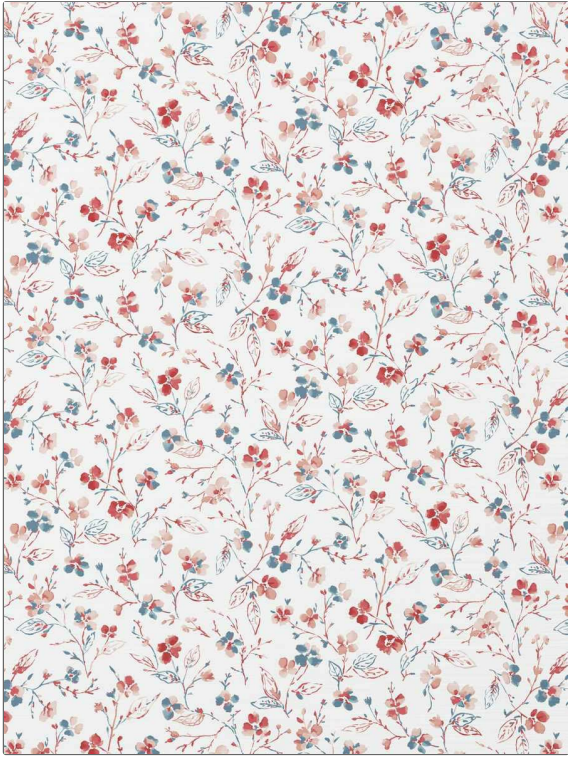

FABRICUT® Wallcovering Product Details

PATTERN 50408W Fairchild
COLOR 502

BRAND	APPLICATION
Fabricut	Wallcovering
CATEGORIES	COLORS
Vinyls, ASTM-E84, Wallpaper, En 15102, Digital, Prints	Aqua / Teal, Pink, Multi-Color
DESIGN TYPES	SCALE
Floral, Print Pattern	Medium

WIDTH	VERTICAL REPEAT	HORIZONTAL REPEAT	CONTENT
51.00 in (129.54 cm)	24.21 in (61.49 cm)	24.21 in (61.49 cm)	Face: 85% Cellulose, 15% Polyester, Backing: 100% Nonwoven
BACKING	FIRE CODES	PRODUCT NUMBER	COUNTRY
Untrimmed, Strippable, Nonwoven Backing	Passes ASTM-E84, Ce Mark Certified, Passes EN15102	1063302	United Kingdom