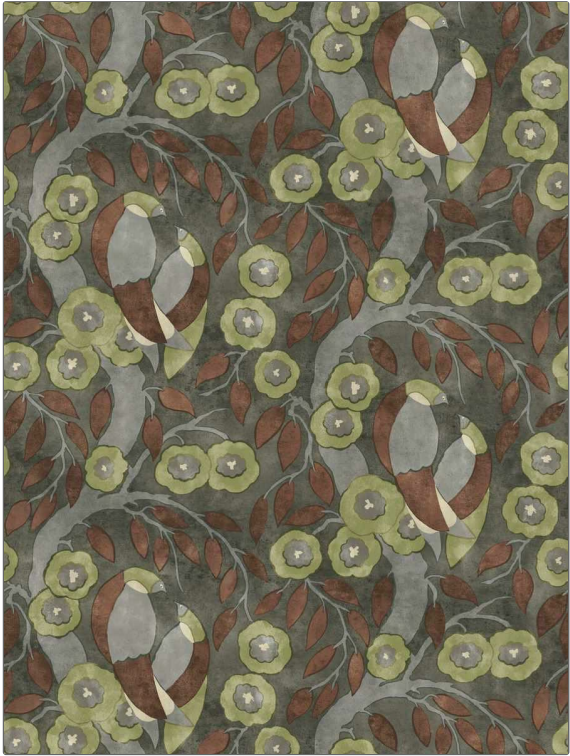

# Wallcovering Product Details

**PATTERN** Grouse-WP  
**COLOR** 503

<b>BRAND</b>	<b>APPLICATION</b>
Vervain	Wallcovering
<b>CATEGORIES</b>	<b>COLORS</b>
Non - Woven, ASTM-E84, En 15102, Digital	Green, Orange / Spice
<b>DESIGN TYPES</b>	<b>SCALE</b>
Leaves, Historic Reproduction, Animal Skins	Large

<b>WIDTH</b>	<b>VERTICAL REPEAT</b>	<b>HORIZONTAL REPEAT</b>	<b>CONTENT</b>
26.70 in (67.82 cm)	17.70 in (44.96 cm)	26.70 in (67.82 cm)	47% Cellulose, 40% Binder, 13% Polyester
<b>BACKING</b>	<b>PRODUCT NUMBER</b>	<b>COUNTRY</b>	
Strippable, Pretrimmed	1557003	Austria	