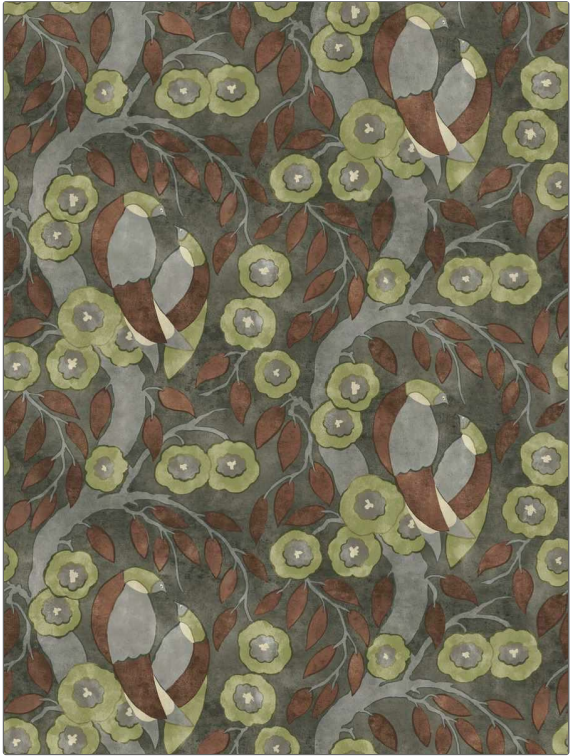

# Wallcovering Product Details

**PATTERN** Grouse-WP  
**COLOR** Meadow

**BRAND** Vervain  
**APPLICATION** Wallcovering

**CATEGORIES** Non - Woven, ASTM-E84, En 15102, Digital  
**BOOK** Denise McGaha

**COLORS** Green, Orange / Spice  
**DESIGN TYPES** Leaves, Historic Reproduction, Animal Skins

**SCALE** Large

WIDTH	VERTICAL REPEAT	HORIZONTAL REPEAT	CONTENT
26.70 in (67.82 cm)	17.70 in (44.96 cm)	26.70 in (67.82 cm)	47% Cellulose, 40% Binder, 13% Polyester
BACKING	PRODUCT NUMBER	DATE BOOKED	COUNTRY
Strippable, Pretrimmed	1556903	01/2023	Austria