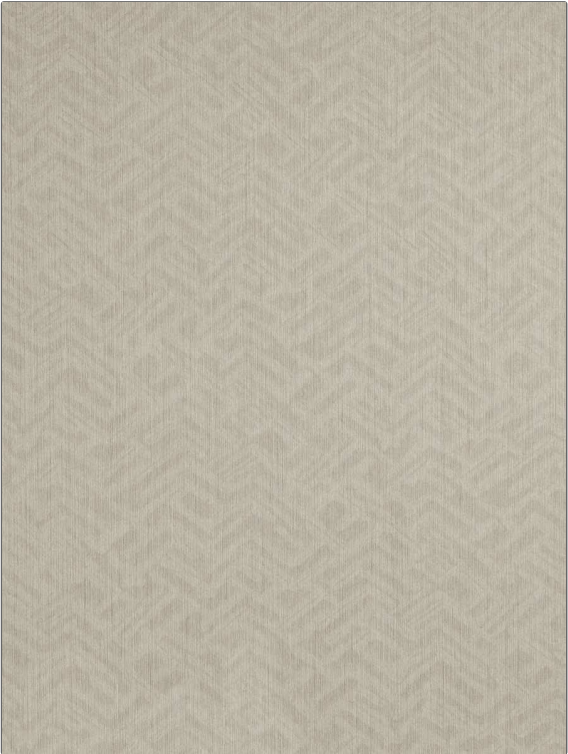

Wallcovering Product Details

PATTERN 75198W Balfour
COLOR Pumice 06

BRAND Stroheim
APPLICATION Wallcovering

CATEGORIES Wallpaper, String / Textile
COLORS Beige

DESIGN TYPES Global / Ethnic, Texture Raised
SCALE Medium

WIDTH	VERTICAL REPEAT	HORIZONTAL REPEAT	CONTENT
31.00 in (78.74 cm)	12.50 in (31.75 cm)	16.00 in (40.64 cm)	Face: 50% Virgin Wool, 50% Acrylic, Backing: 100% Nonwoven
BACKING	FIRE CODES	PRODUCT NUMBER	COUNTRY
Strippable, Pretrimmed	Ce Mark Certified	9666006	Italy