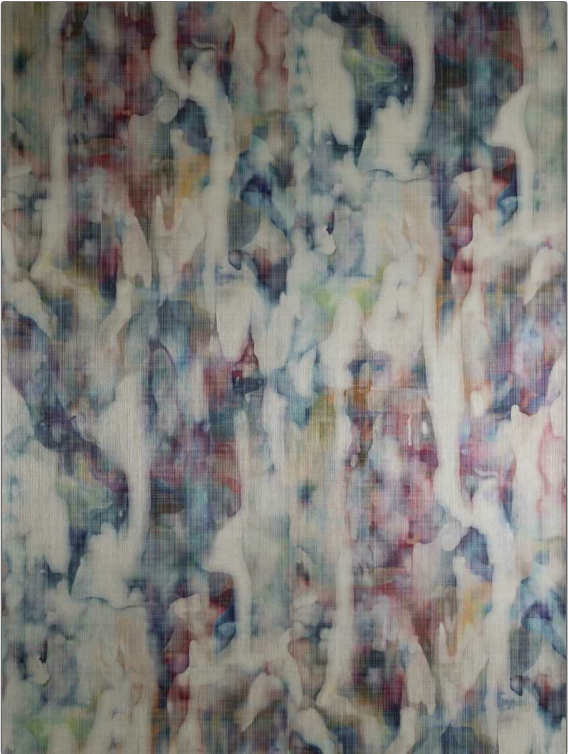

Wallcovering Product Details

PATTERN Phi Beach-WP
COLOR 501

BRAND	APPLICATION
S. Harris	Wallcovering
CATEGORIES	COLORS
Non - Woven, Prints	Multi-Color
DESIGN TYPES	
Texture Printed	

WIDTH	VERTICAL REPEAT	HORIZONTAL REPEAT	CONTENT
39.00 in (99.06 cm)	58.00 in (147.32 cm)	39.00 in (99.06 cm)	Face: 100% Polyester, Backing: 100% Nonwoven
BACKING	PRODUCT NUMBER	COUNTRY	
Untrimmed, Strippable, Nonwoven Backing	1845601	Italy	

ADDITIONAL PRODUCT NOTES

Untrimmed, Strippable, Nonwoven Backing, Paste The Wall, Straight / Side Match, Exclusive Pattern