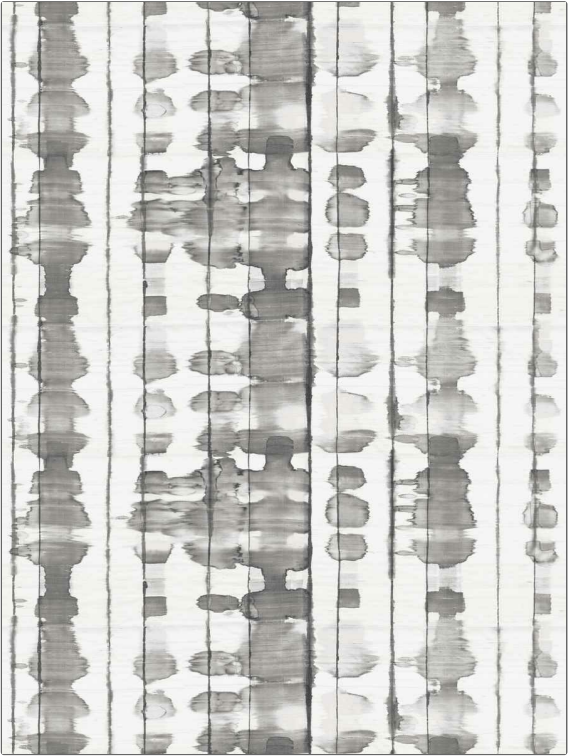

Wallcovering Product Details

PATTERN Bontecou-WP
COLOR Smoke

BRAND S. Harris
APPLICATION Wallcovering

CATEGORIES Non - Woven, Digital, Prints
BOOK Chroma S24

COLORS Grey
DESIGN TYPES Stripes, Contemporary / Modern, Abstract

SCALE Large

WIDTH	VERTICAL REPEAT	HORIZONTAL REPEAT	CONTENT
26.75 in (67.94 cm)	14.12 in (35.86 cm)	26.75 in (67.94 cm)	100% Cotton
BACKING	PRODUCT NUMBER	DATE BOOKED	COUNTRY
Untrimmed	1801401	01/2024	Austria

ADDITIONAL PRODUCT NOTES
 Untrimmed, Lead & Formaldehyde Free, Cadmium & Mercury Free, Latex Free, Wet Removable, Paste The Wall, Straight / Side Match, Nonwoven Paper, Gently Vacuum With Soft Brush, Exclusive Pattern