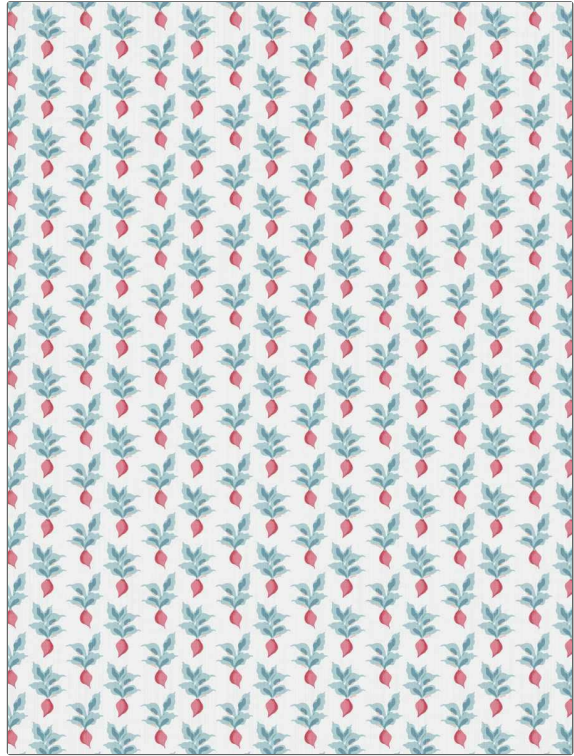

# FABRICUT® Wallcovering Product Details

**PATTERN** 50407W Radish Root  
**COLOR** Dahlia

**BRAND**  
**Fabricut**

**APPLICATION**  
**Wallcovering**

**CATEGORIES**  
**Vinyls, ASTM-E84, Wallpaper, En 15102, Digital, Prints**

**BOOK**  
**Bloom & Lattice Wallcovering**

**COLORS**  
**Aqua / Teal, Pink, Red**

**DESIGN TYPES**  
**Kids, Novelty, Print Pattern**

**SCALE**  
**Small**

WIDTH	VERTICAL REPEAT	HORIZONTAL REPEAT	CONTENT
51.00 in (129.54 cm)	5.53 in (14.05 cm)	6.91 in (17.55 cm)	Face: 85% Cellulose, 15% Polyester, Backing: 100% Nonwoven
BACKING	FIRE CODES	PRODUCT NUMBER	DATE BOOKED
Untrimmed, Strippable, Nonwoven Backing	Passes ASTM-E84, Ce Mark Certified, Passes EN15102	1064101	08/2023
COUNTRY			
United Kingdom			